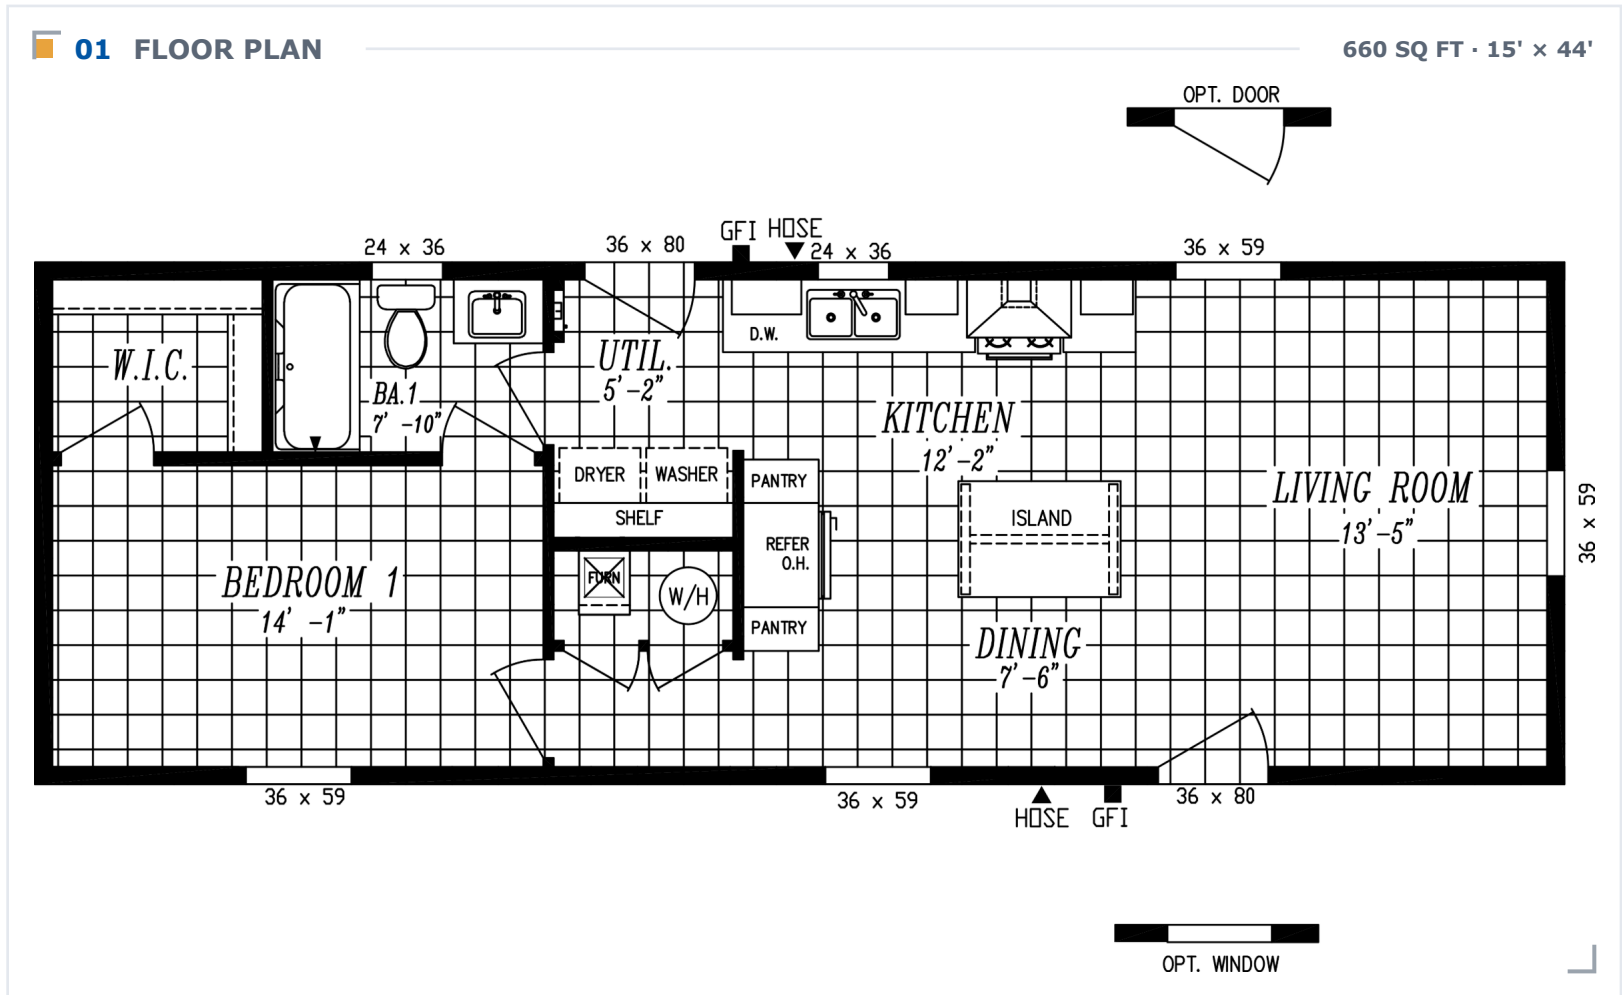

THE TEMPO SERIES

The Tempo
Yesterday

15' x 44'

DIMENSIONS

660 sf

LIVING SPACE

1

BEDROOMS

1

BATHROOMS

OVERVIEW

Simplicity in a compact 1 bedroom home that is 15' wide and so does not feel cramped. The master bedroom has walk in closet and easy access to a bathroom with full tub / shower. Living area is well separated from the bedroom with central utility room and kitchen including an island for additional counter top and eating space. Compact and well laid out.